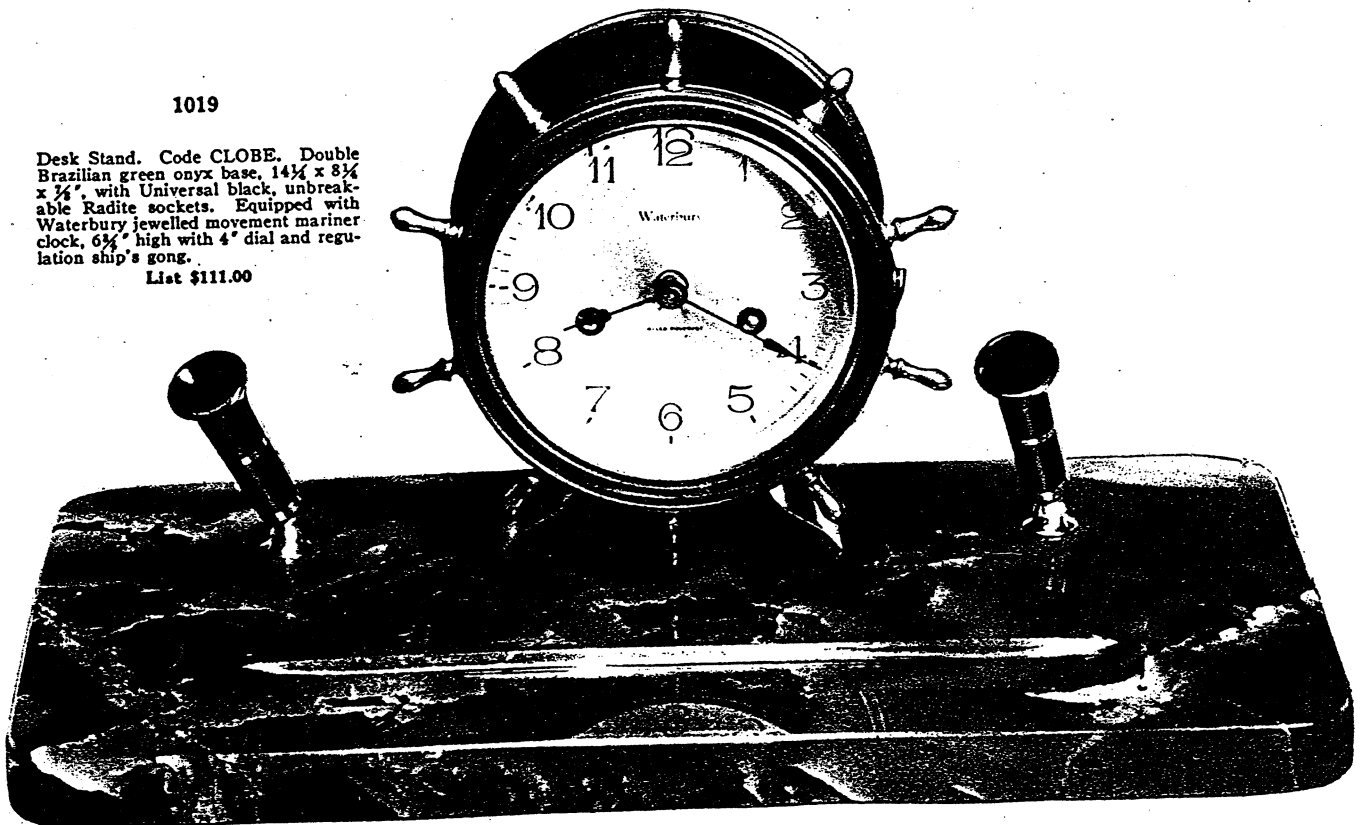

1019

Desk Stand. Code CLOBE. Double Brazilian green onyx base, 14 1/4 x 8 3/4 x 3/8", with Universal black, unbreakable Radite sockets. Equipped with Waterbury jewelled movement mariner clock, 6 3/4" high with 4" dial and regulation ship's gong.

List $111.00